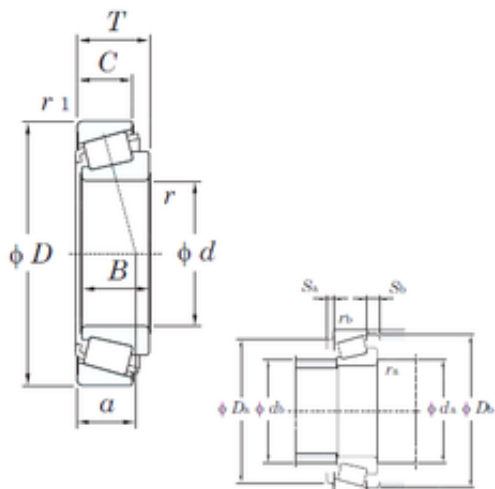

NTK BEARING CORP. OF CANADA LTD.

SKF Timken Koyo Wheel Bearing Gearbox Bearing Transmission Bearing M88048/M88010 M88048/10 ...

Bearing No. M88048/M88010

Size	33.338x68.262x22.225 mm
Bore Diameter	33,338 mm
Outer Diameter	68,262 mm
Width	22,225 mm
d	33,338 mm
D	68,262 mm
T	22,225 mm
B	22,225 mm
C	17,462 mm
a	19,2 mm
r min.	0,8 mm
r2 min.	1,6 mm
da min.	42,5 mm
Da	58 mm
db min	41 mm
ra max.	0,8 mm
rb max.	1,6 mm
Db	65 mm
Weight	0,375 Kg
Basic dynamic load rating (C)	56,1 kN
Basic static load rating (C0)	71,1 kN
(Grease) Lubrication Speed	6000 r/min
(Oil) Lubrication Speed	7900 r/min
Calculation factor (e)	0,55

M88048/M88010 Bearing 2D drawings and 3D CAD models

NTK BEARING CORP.OF CANADA LTD.

Calculation factor (Y0)	0,6
-------------------------	-----